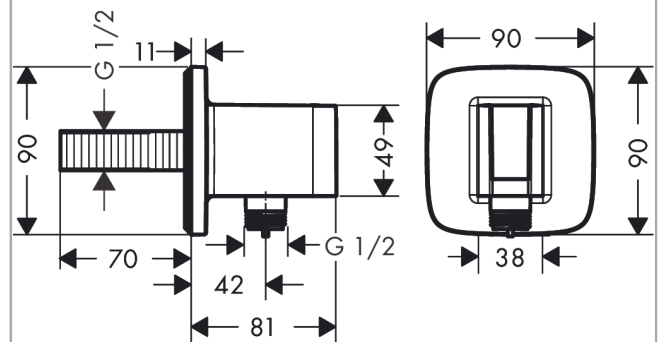

FixFit Q

Wall outlet with shower holder

Surface: **Chrome** Article Number: **26887000**

Description

product features

- consists of: wall connector, escutcheon
- version: plastic housing with internal water supply made of plastic
- fixed holding position
- for all Hansgrohe hand showers
- for hoses with conical nut
- material: plastic
- with non-return valve
- connection type: G 1/2

Product image

Scale drawing

FixFit Q

Wall outlet with shower holder

Surface: **Chrome** Article Number: **26887000**

Exploded Drawing

Year of production: >06/22

FixFit Q

Wall outlet with shower holder

Surface: **Chrome** Article Number: **26887000**

Spare part list

Year of production: >06/22

Pos.	Description	Article Number	PC	PU
1	shower holder, assy	94695000	13	1
2	set of non return valves DW 15	94074000	5	1
3	null	93841000	1	1
4	escutcheon	94697000	13	1
5	seal	94694000	1	1
6	seal	97530000	2	1
7	connecting thread G½	98933000	11	1
8	O-ring 11x2	98127000	1	1
9	mounting set	96179000	4	1