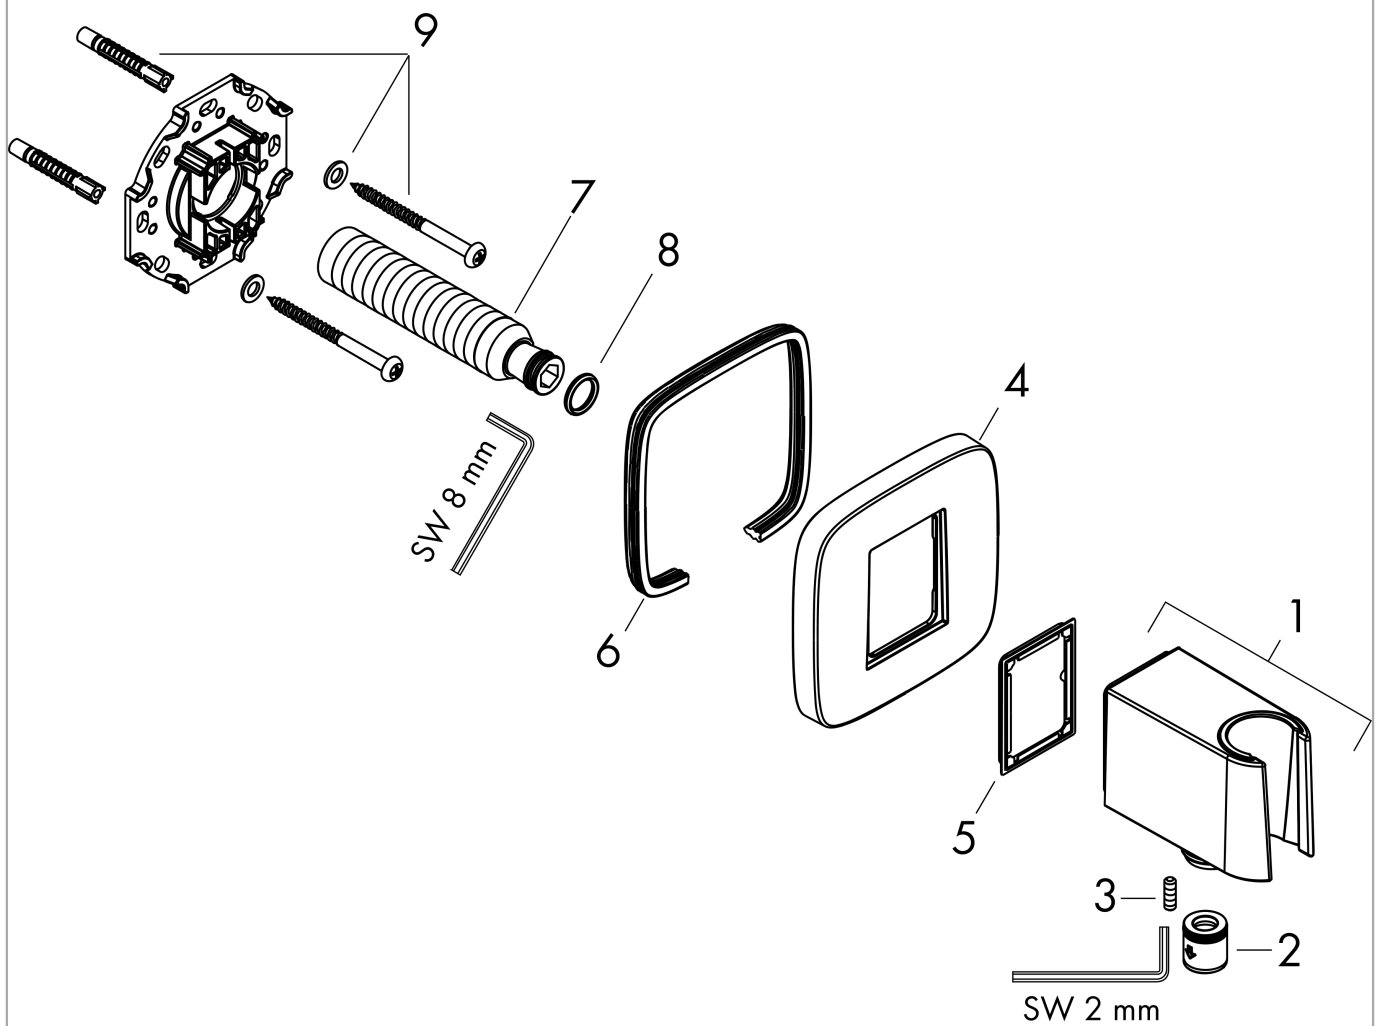

FixFit Q

Wall outlet with shower holder

Surface: **Chrome** Article Number: **26887000**

Description

product features

- consists of: wall connector, escutcheon
- version: plastic housing with internal water supply made of plastic
- fixed holding position
- for all Hansgrohe hand showers
- for hoses with conical nut
- material: plastic
- with non-return valve
- connection type: G 1/2

Product image

Scale drawing

FixFit Q

Wall outlet with shower holder

Surface: **Chrome** Article Number: **26887000**

Exploded Drawing

Year of production: >06/22

FixFit Q

Wall outlet with shower holder

Surface: **Chrome** Article Number: **26887000**

Spare part list

Year of production: >06/22

Pos.	Description	Article Number	PC	PU
1	shower holder, assy	94695000	13	1
2	set of non return valves DW 15	94074000	5	1
3	null	93841000	1	1
4	escutcheon	94697000	13	1
5	seal	94694000	1	1
6	seal	97530000	2	1
7	connecting thread G½	98933000	11	1
8	O-ring 11x2	98127000	1	1
9	mounting set	96179000	4	1